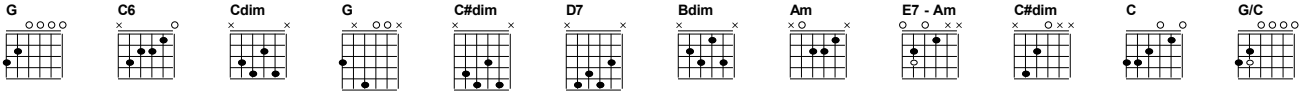

# Someone to Watch Over Me

instrumental : key of G

www.markdvorak.com  
acoustic roots workshop

G C6 Cdim G C#dim D7 Bdim

4/4

3 0 2 0 2 0 | 2 0 2 0 2 4 | 0 5 0 4 5 3 | 5 4 5 0 2 3 1 3

5 Am E7 - Am C#dim C G G/C G

0 2 2 0 1 3 4 | 0 4 2 0 0 0 | 3 0 0 0 0 0 | 3 0 3 0 0 0 | 3