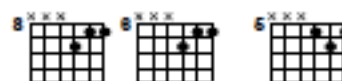

Once an angel always an angel
you're as close to heaven as I'll ever be

instrumental

Once an angel always an angel
you're as close to heaven as I'll ever be