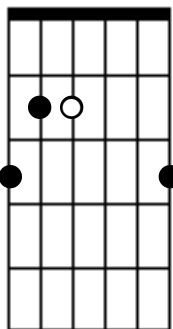

# chapel of love

written by Jeff Barry, Ellie Greenwich and Phil Spector. Recorded by many, it was first made famous by the Dixie Cups in 1964.

G G G G  
Goin to the chapel and we're gonna get married  
Am7 D7 Am7 D7  
goin to the chapel and we're gonna get married  
G G G Em  
gee I really love you and we're gonna get married  
Am7 D7 G G  
goin to the chapel of love

G G G G  
Spring is here, the sky is blue, whoa oh oh  
Am7 D7 Am7 D7  
birds all sing, as if they knew  
G G G Em  
today's the day, we say "I do"  
Am7 D7 G G  
and we'll never be lonely anymore, because we're..

by adding, then releasing a finger to your G shape, you can create a nice, rocking, shuffle strum