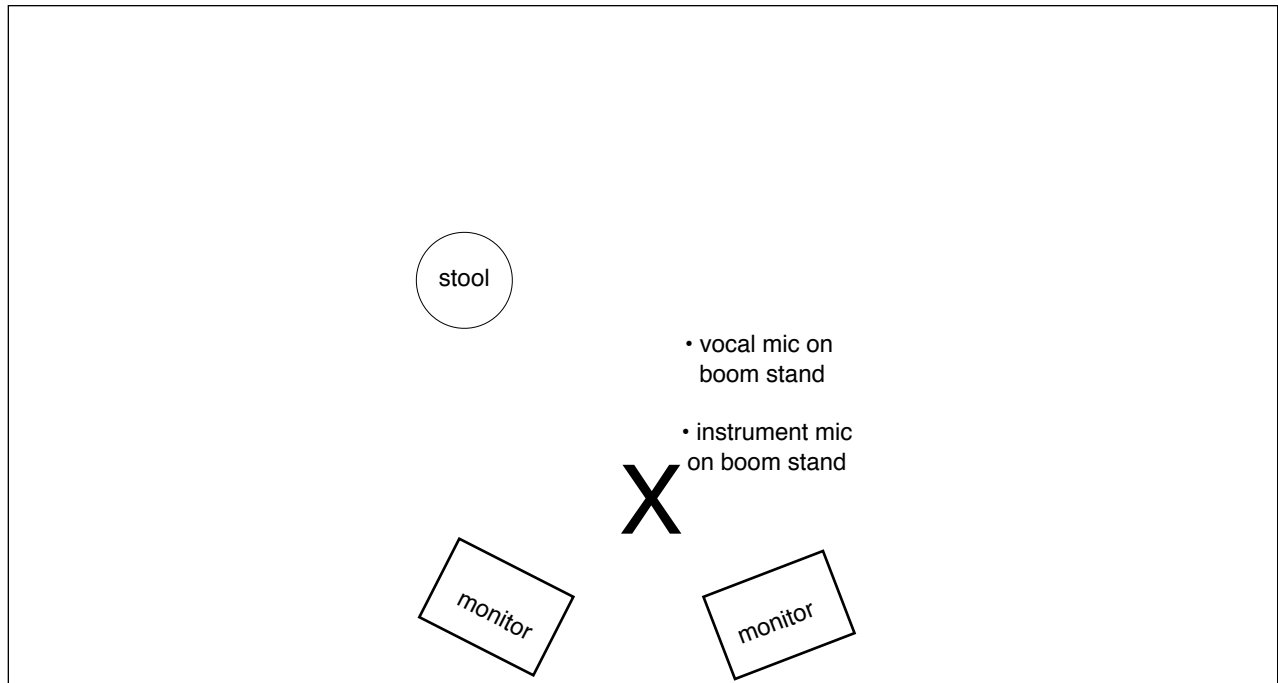

SUGGESTED STAGE LAYOUT

contact Mark Dvorak

708 442 0823 direct

312 315 4273 cell

- 1 vocal mic on boom stands
- 1 instrument mic on boom stands

- 1-2 monitors
- standard lighting
- 1 stools